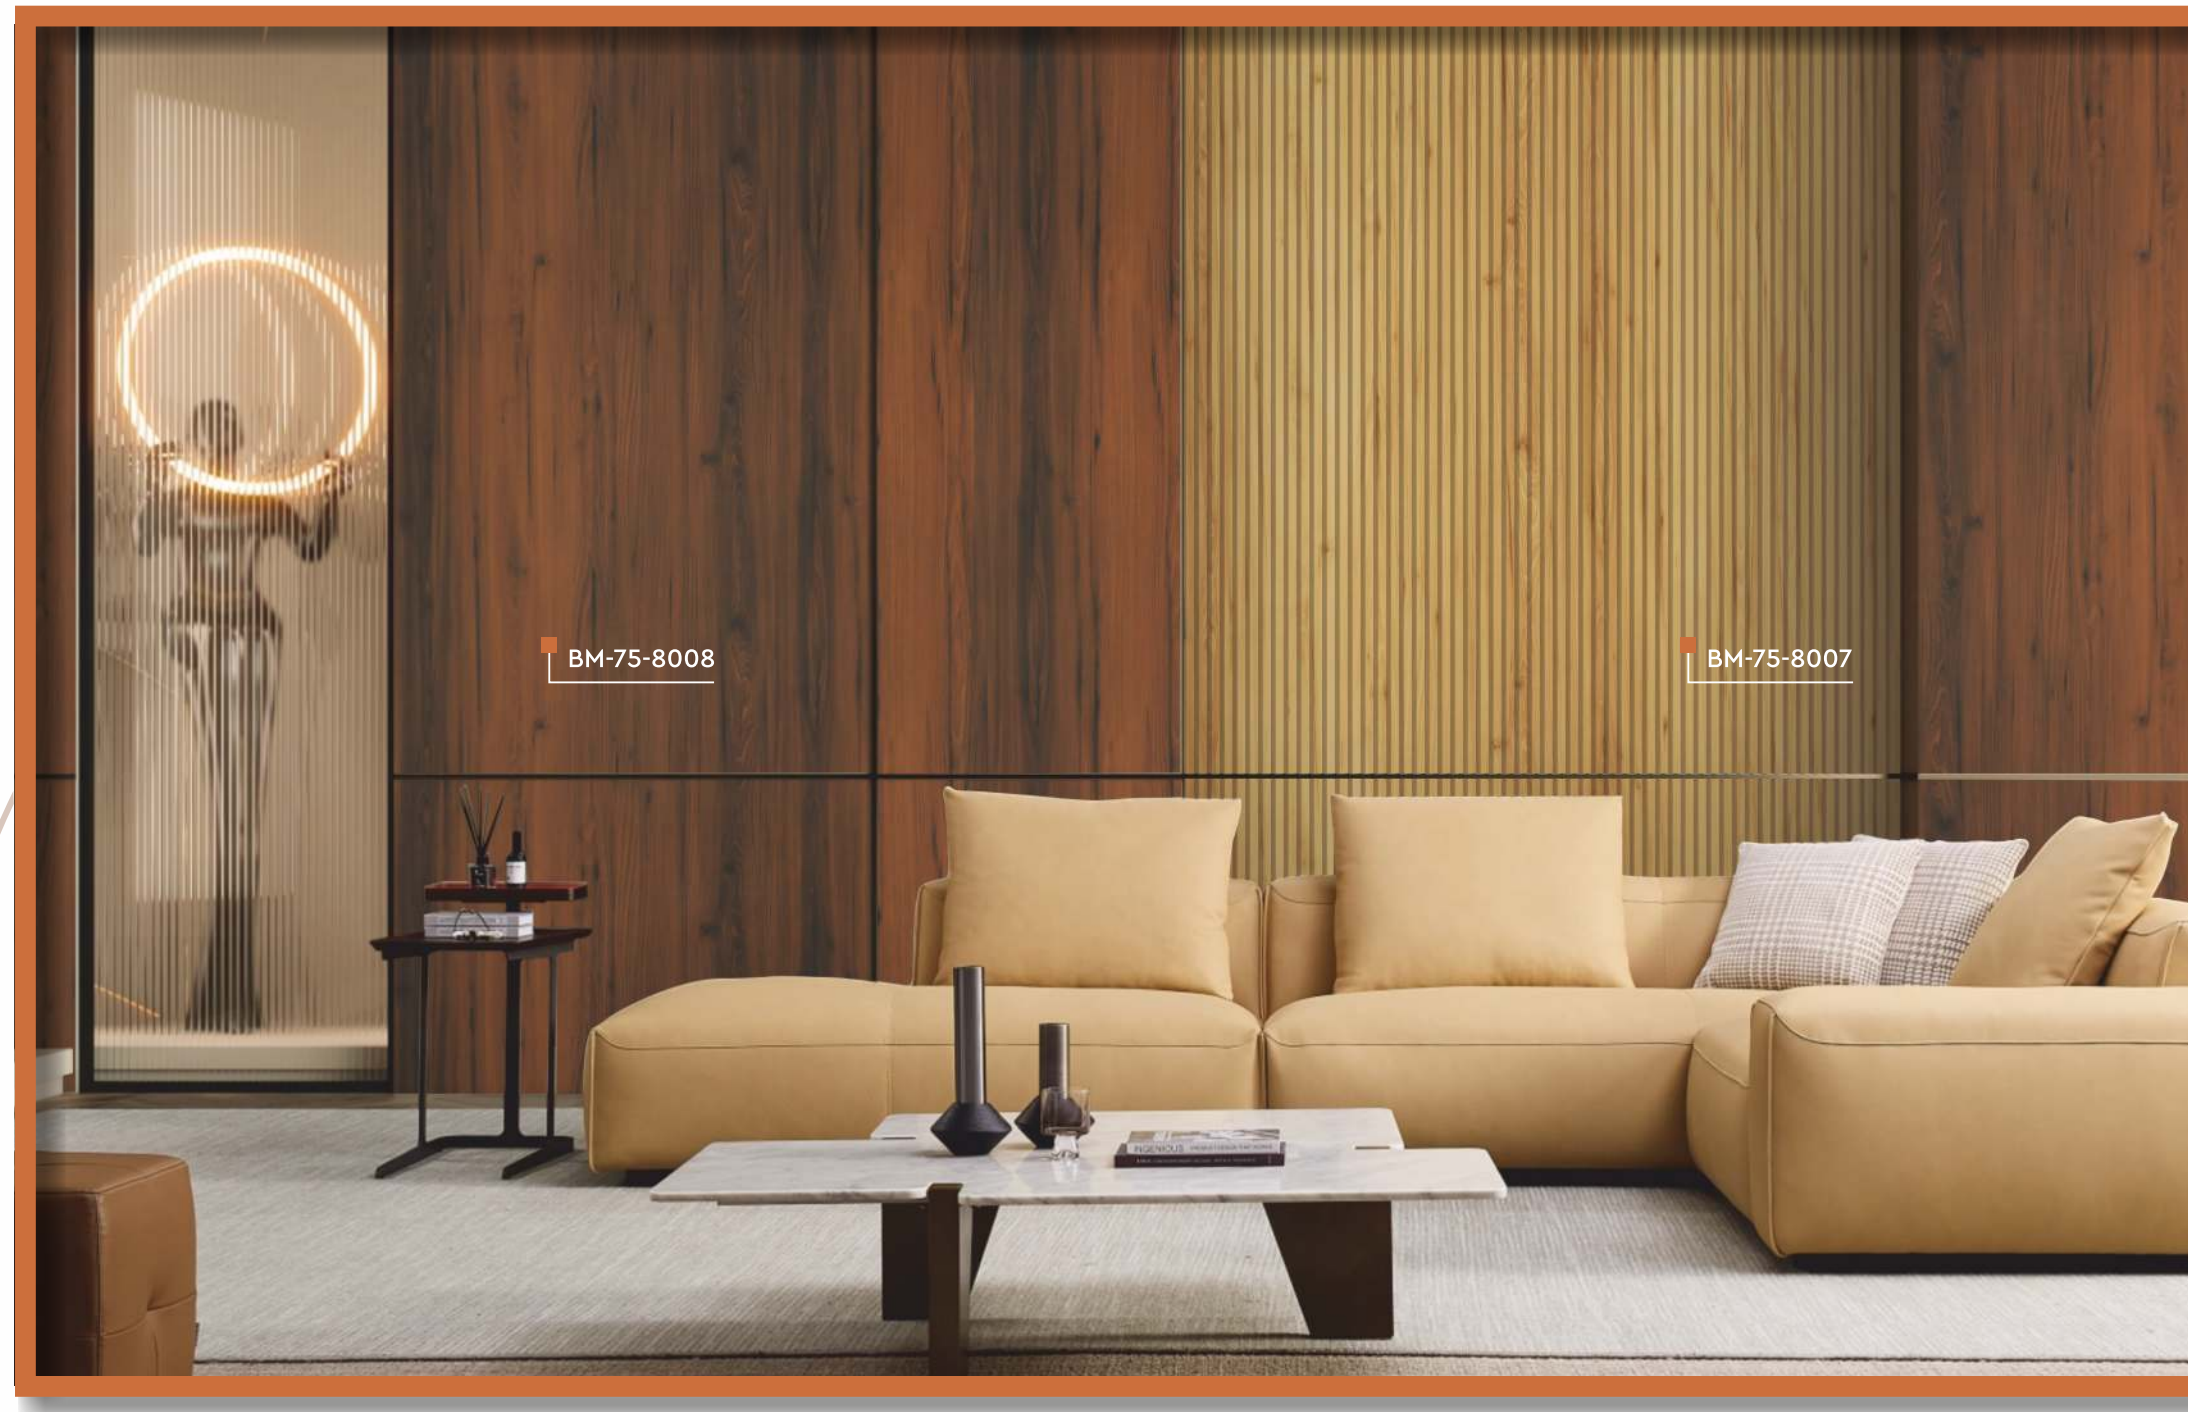

BM-75-8006 | Nuptus Dark